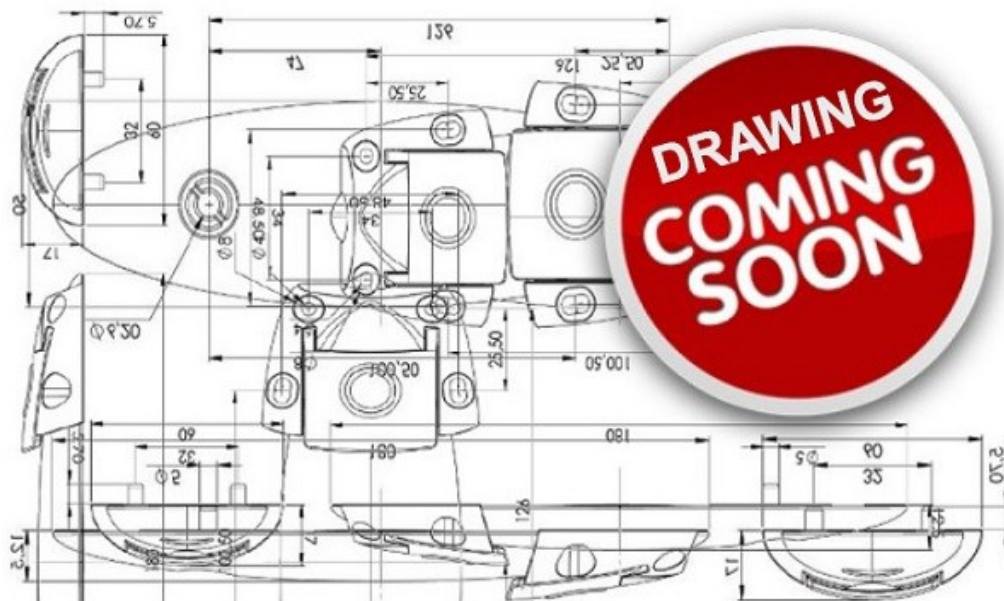

PRODUCT SHEET

Description:

Synchron Slide S 650/450, Opening 450mm, Wing 320mm

Item number:

24.03.540-0

Units	Box	Carton	HS Code	Barcode
Pair	0	1	8302420090	 5704866088022

SISO A/S

Mileparken 11
DK-2740 Skovlunde
Denmark
VAT: DK 24786013