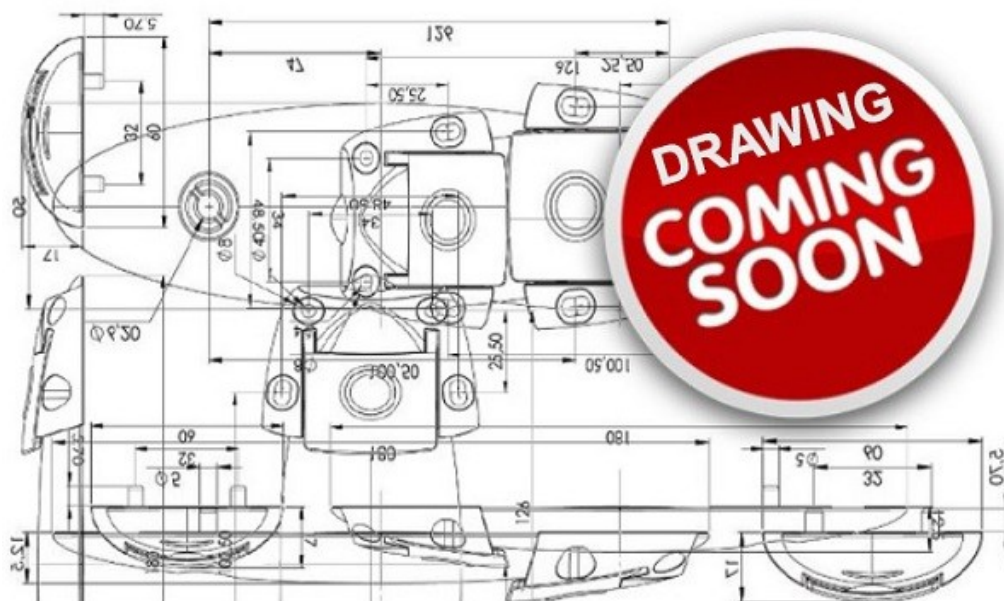

PRODUCT SHEET

Description:

Synchron Slide S 800/448, Opening 448mm, Wing 320mm, Total Open Length:1088mm, Closed Length:800mm, Load Capacity, 90 Kg, 47mm Profile Height

Item number:

24.03.539-0

Units	Box	Carton	HS Code	Barcode
Pair		5	8302420090	 5704866402798