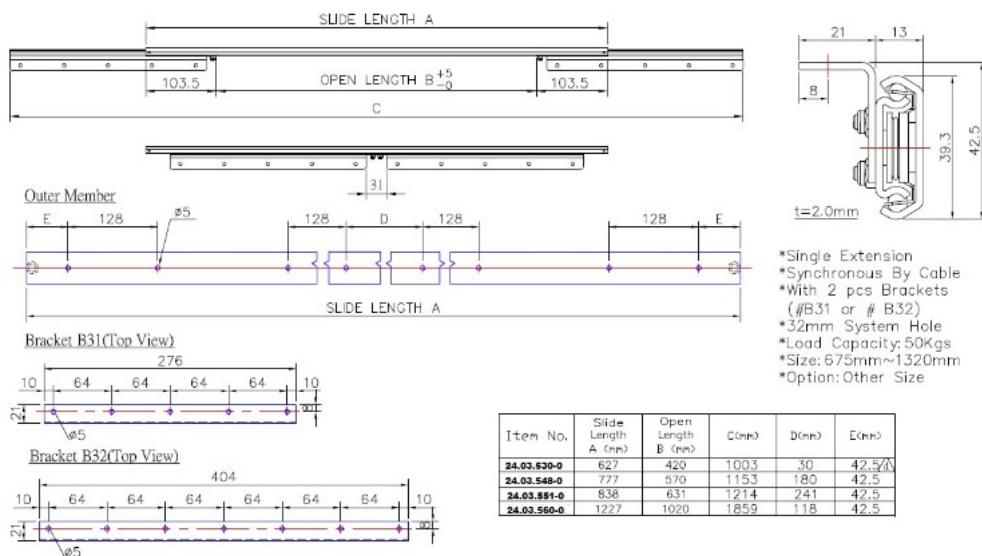

PRODUCT SHEET

Description:

Synchron Slide B 627/420, Opening 420mm, Wing 276mm, Total Open Length:1003mm, Closed Length:627mm, Load Capacity, 45 Kg.

Item number:

24.03.530-0

Units	Box	Carton	HS Code	Barcode
Pair	1	6	8302420090	
				5704866087995