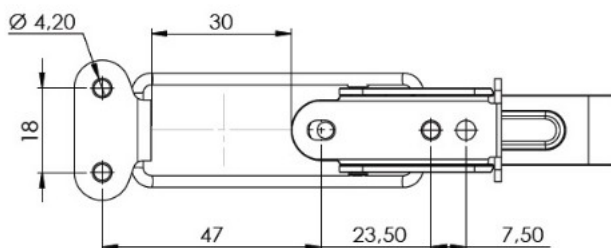

## Description:

Table Catch #22, W/Extra Long Hasp, Yellow Zinc Pl. (1 Set = 1 x Toggle+1 x Hook) RoHS compliant - Chrom3

## Item number:

24.03.005-1

| Units | Box | Carton | HS Code    | Barcode   |
|-------|-----|--------|------------|---|
| Set   | 100 | 600    | 8302420090 | <br>5704866507059 |

Notice:  
All measurements are guidelines.