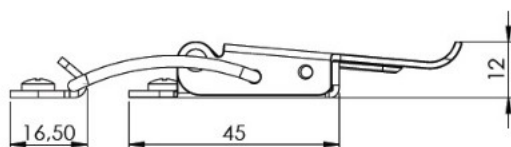

## Description:

Table Catch #22, W/Extra Long Hasp, Yellow Zinc Pl. (1 Set = 1 x Toggle+1 x Hook) RoHS compliant - Chrom3

## Item number:

24.03.005-1

| Units | Box | Carton | HS Code    | Barcode   |
|-------|-----|--------|------------|---|
| Set   | 100 | 600    | 8302420090 | <br>5704866507059 |

Notice:  
All measurements are guidelines.