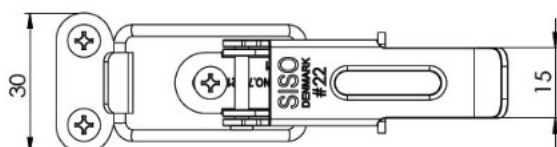

## Description:

Table Catch #22, W/Extra Long Hasp, Yellow Zinc Pl. (1 Set = 1 x Toggle+1 x Hook) RoHS compliant - Chrom3

## Item number:

24.03.005-1

| Units | Box | Carton | HS Code    | Barcode   |
|-------|-----|--------|------------|---|
| Set   | 100 | 600    | 8302420090 | <br>5704866507059 |

Notice:  
All measurements are guidelines.