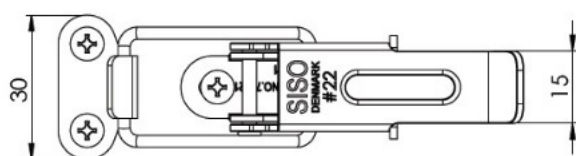

### Description:

Table Catch #22, Steel, BZP CR3, (1 Set=1 x Toggle+1 x Hook) RoHS compliant - Chrom3

### Item number:

24.03.003-6

Units	Box	Carton	HS Code	Barcode
Set	100	600	8302420090	
5704866500739				

Notice:  
All measurements are guidelines.