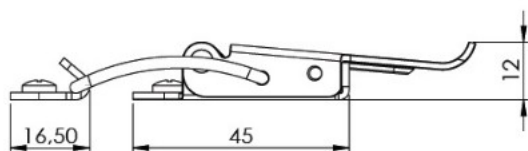

### Description:

Table Catch #22, Steel, BZP CR3, (1 Set=1 x Toggle+1 x Hook) RoHS compliant - Chrom3

### Item number:

24.03.003-6

Units	Box	Carton	HS Code	Barcode
Set	100	600	8302420090	
5704866500739				

Notice:  
All measurements are guidelines.