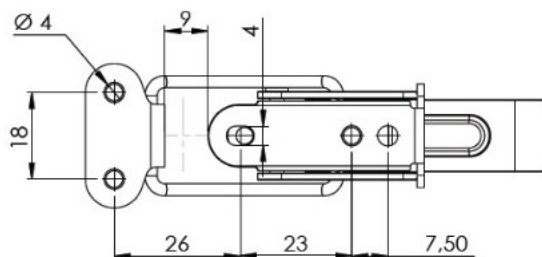

### Description:

Table Catch #22, Steel, BZP CR3, (1 Set=1 x Toggle+1 x Hook) RoHS compliant - Chrom3

### Item number:

24.03.003-6

Units	Box	Carton	HS Code	Barcode
Set	100	600	8302420090	
5704866500739				

Notice:  
All measurements are guidelines.