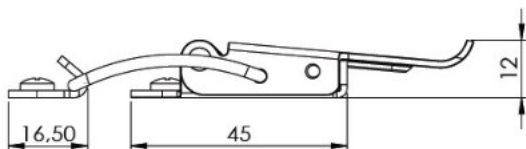

## Description:

Table Catch #22, Steel, BRZ, (1 Set = 1 x Toggle + 1 x Hook)

## Item number:

24.03.001-1

Units	Box	Carton	HS Code	Barcode
Set	100	600	8302420090	
5704866500715				

Notice:  
All measurements are guidelines.