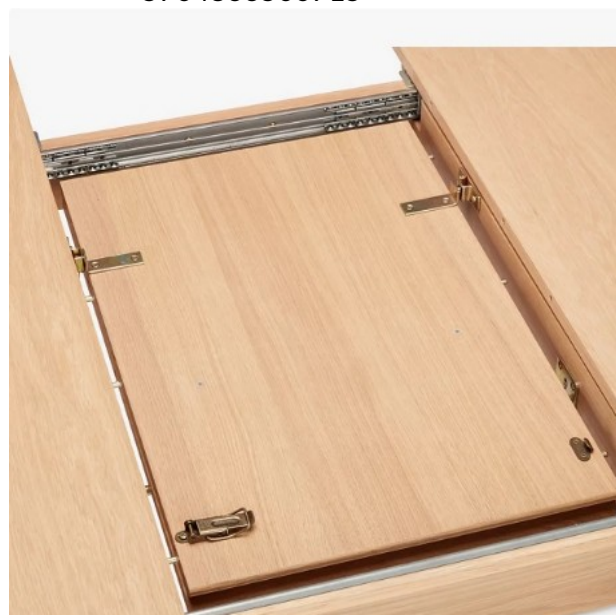

PRODUCT SHEET

Description:

Table Catch #22, Steel, BRZ, (1 Set = 1 x Toggle + 1 x Hook)

Item number:

24.03.001-1

Units	Box	Carton	HS Code	Barcode
Set	100	600	8302420090	
5704866500715