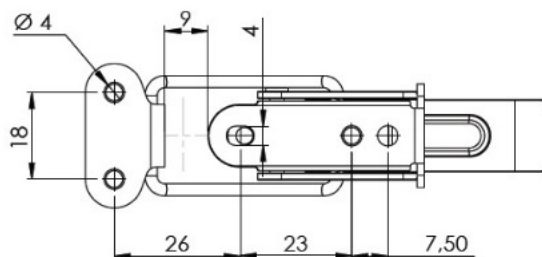

## Description:

Table Catch #22, Steel, BRZ, (1 Set = 1 x Toggle + 1 x Hook)

## Item number:

24.03.001-1

Units	Box	Carton	HS Code	Barcode
Set	100	600	8302420090	
5704866500715				

Notice:  
All measurements are guidelines.