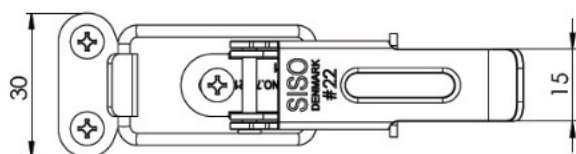

## Description:

Table Catch #22, Steel, BRZ, (1 Set = 1 x Toggle + 1 x Hook)

## Item number:

24.03.001-1

Units	Box	Carton	HS Code	Barcode
Set	100	600	8302420090	
5704866500715				

Notice:  
All measurements are guidelines.