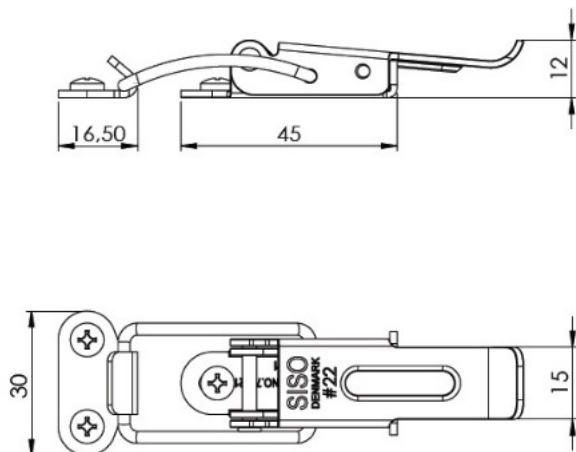

PRODUCT SHEET

Description:

Table Catch #22, Steel, Black, (1 Set = 1 x Toggle + 1 x Hook)

Item number:

24.02.999-1

Units	Box	Carton	HS Code	Barcode
Set	100	600	8302420090	
5704866500746				

Notice:
All measurements are guidelines.