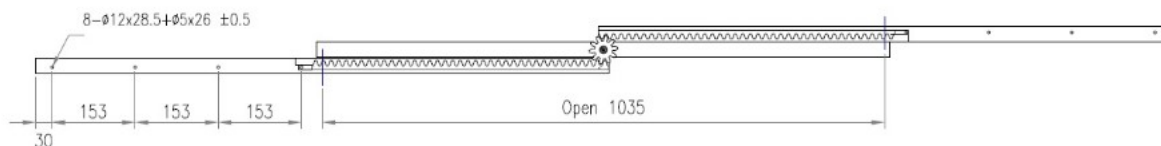

PRODUCT SHEET

Description:

Wooden Slide Split 1055/1035, W/Steel Worm Gear, Durian Wood Closed Length:1055mm, Wing Length:1055mm, Extended Length:, 2282mm, Opening:1035mm, For Center Column Tables

Item number:

24.02.552-1

Units	Box	Carton	HS Code	Barcode
Pair	1	4	9403910090	
5704866087346				

Length : 1055mm \pm 1mm
Open : 1035mm \pm 5mm

DETAIL B

SISO A/S

Mileparken 11
DK-2740 Skovlunde
Denmark
VAT: DK 24786013

Phone +45 45 830 900