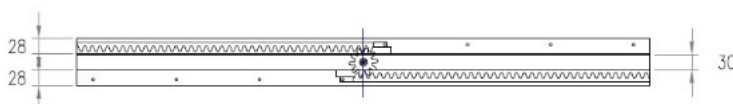

PRODUCT SHEET

Description:

Wooden Slide Split 1055/1035, W/Steel Worm Gear, Durian Wood Closed Length:1055mm, Wing Length:1055mm, Extended Length:, 2282mm, Opening:1035mm, For Center Column Tables

Item number:

24.02.552-1

Units	Box	Carton	HS Code	Barcode
Pair	1	4	9403910090	
5704866087346				

Length : 1055mm \pm 1mm
Open : 1035mm \pm 5mm

DETAIL B

SISO A/S

Mileparken 11
DK-2740 Skovlunde
Denmark
VAT: DK 24786013

Phone +45 45 830 900