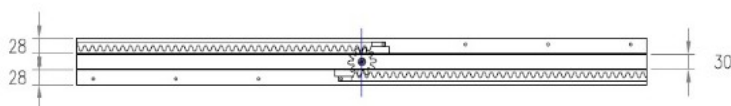

PRODUCT SHEET

Description:

Wooden Slide Split 1055/960, W/Steel Worm Gear, Durian Wood Closed Length:1060mm, Wing Length:1055mm, Extended Length:, 2015mm, Opening:960mm, For Center Coloumn Tables

Item number:

24.02.551-1

Units	Box	Carton	HS Code	Barcode
Pair	1	4	9403910090	
5704866087322				

Length : 1055mm \pm 1mm
Open : 960mm \pm 5mm

DETAIL B

SISO A/S

Mileparken 11
DK-2740 Skovlunde
Denmark
VAT: DK 24786013

Phone +45 45 830 900