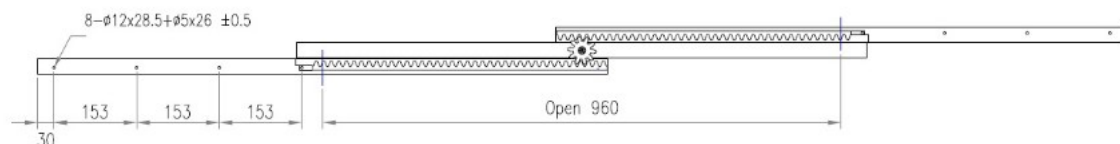

PRODUCT SHEET

Description:

Wooden Slide Split 1055/960, W/Steel Worm Gear, Durian Wood Closed Length:1060mm, Wing Length:1055mm, Extended Length:, 2015mm, Opening:960mm, For Center Coloumn Tables

Item number:

24.02.551-1

Units	Box	Carton	HS Code	Barcode
Pair	1	4	9403910090	
5704866087322				

Length : 1055mm \pm 1mm
Open : 960mm \pm 5mm

DETAIL B

SISO A/S

Mileparken 11
DK-2740 Skovlunde
Denmark
VAT: DK 24786013

Phone +45 45 830 900