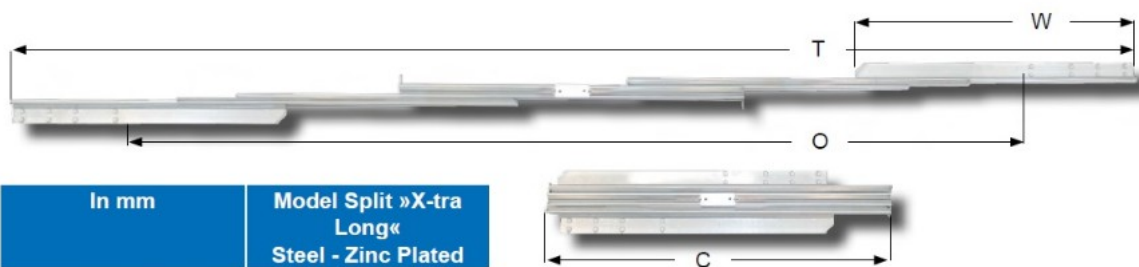

PRODUCT SHEET

Description:

Table Slide "XL" 805/2060mm, No Supporting Leg, Split Frame, Opening: 2060mm, Closed Length: 805mm, Total Length When, Open: 2635mm, Wing Size: 650mm, Mounting Height:40mm,, Load Capacity: 70kg.

Item number:

24.02.215-0

Units	Box	Carton	HS Code	Barcode
Pair	1	75	8302420090	 5704866087209

In mm	Model Split »X-tra Long« Steel - Zinc Plated
Opening (O)	2060
Closed Length (C)	805
Total Length (T)	2635
Wing Size (W)	650
Slide Width (A)	150
Slide Height (B)	40
Wing Width (X)	36
Load Capacity	70 kg.