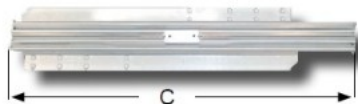

PRODUCT SHEET

Description:

Table Slide "XL" 805/2060mm, No Supporting Leg, Split Frame, Opening: 2060mm, Closed Length: 805mm, Total Length When, Open: 2635mm, Wing Size: 650mm, Mounting Height:40mm,, Load Capacity: 70kg.

Item number:

24.02.215-0

Units	Box	Carton	HS Code	Barcode
Pair	1	75	8302420090	 5704866087209

In mm	Model Split »X-tra Long« Steel - Zinc Plated
Opening (O)	2060
Closed Length (C)	805
Total Length (T)	2635
Wing Size (W)	650
Slide Width (A)	150
Slide Height (B)	40
Wing Width (X)	36
Load Capacity	70 kg.