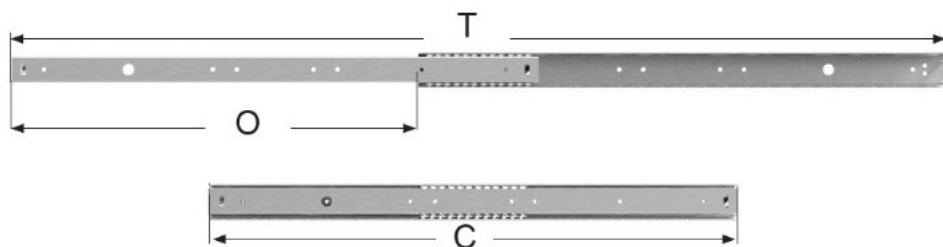

PRODUCT SHEET

Description:

Table "Front Slide" SS-304, 750mm Closed, Opening 560mm, H:48 mm, All Profiles SS304, Load Capacity: 90kg

Item number:

24.02.150-0

| Units | Box | Carton | HS Code | Barcode |
|-------|-----|--------|------------|--|
| Pcs. | 1 | 1 | 8302420090 |  |
| | | | | 5704866460835 |

| In mm | Model Front Slide »SS-304« Stainless Steel - 304 | |
|-------------------|---|-----------|
| Opening (O) | 548 | 560 |
| Closed Length (C) | 700 | 750 |
| Total Length (T) | 1248 | 1310 |
| Slide Width (A) | 14 | 14 |
| Slide Height (B) | 48 | 48 |
| Load Capacity | 90 kg. | 90 kg. |
| Item No.: | 24.02.149 | 24.02.150 |