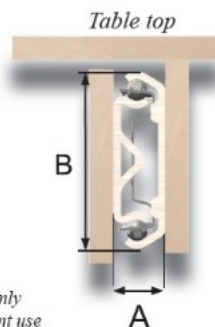

PRODUCT SHEET

Description:

Table "Front Slide" SS-304, 750mm Closed, Opening 560mm, H:48 mm, All Profiles SS304, Load Capacity: 90kg

Item number:

24.02.150-0

| Units | Box | Carton | HS Code | Barcode |
|-------|-----|--------|------------|--|
| Pcs. | 1 | 1 | 8302420090 |  |
| | | | | 5704866460835 |

| In mm | Model Front Slide »SS-304« Stainless Steel - 304 | |
|-------------------|---|-----------|
| Opening (O) | 548 | 560 |
| Closed Length (C) | 700 | 750 |
| Total Length (T) | 1248 | 1310 |
| Slide Width (A) | 14 | 14 |
| Slide Height (B) | 48 | 48 |
| Load Capacity | 90 kg. | 90 kg. |
| Item No.: | 24.02.149 | 24.02.150 |