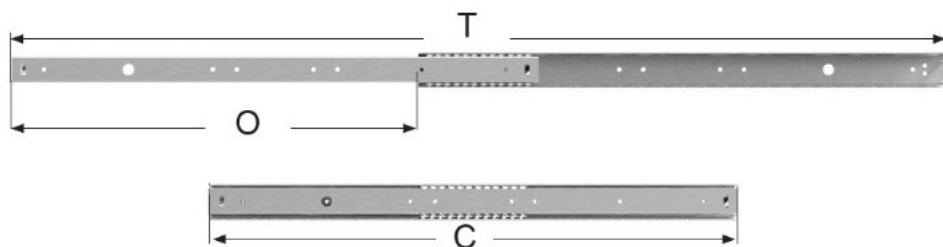

## Description:

Table "Front Slide" SS-304, 700mm Closed, Opening 548mm, H:48 mm, All Profiles SS304, Load Capacity: 90kg

## Item number:

24.02.149-0

Units	Box	Carton	HS Code	Barcode
Pcs.	1	320	8302420090	
5704866500296				

In mm	Model Front Slide »SS-304« Stainless Steel - 304	
Opening (O)	548	560
Closed Length (C)	700	750
Total Length (T)	1248	1310
Slide Width (A)	14	14
Slide Height (B)	48	48
Load Capacity	90 kg.	90 kg.
Item No.:	24.02.149	24.02.150

\* Illustration only  
for measurement use