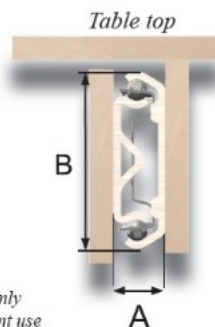

## Description:

Table "Front Slide" SS-304, 700mm Closed, Opening 548mm, H:48 mm, All Profiles SS304, Load Capacity: 90kg

## Item number:

24.02.149-0

Units	Box	Carton	HS Code	Barcode
Pcs.	1	320	8302420090	
5704866500296				

In mm	Model Front Slide »SS-304« Stainless Steel - 304	
Opening (O)	548	560
Closed Length (C)	700	750
Total Length (T)	1248	1310
Slide Width (A)	14	14
Slide Height (B)	48	48
Load Capacity	90 kg.	90 kg.
Item No.:	24.02.149	24.02.150

\* Illustration only  
for measurement use