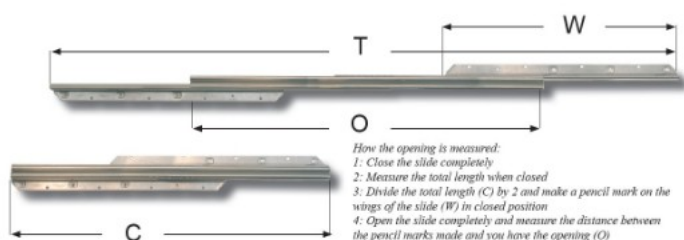

## Description:

Table Slide, Split "Steel/Alu", 1250mm Opening, H 46mm, Silver Painted, Closed Length: 890mm, Wing Size: 890mm, Total Length, When Open: 2185mm, Profile: 46mm, Load Capacity 90 Kg

## Item number:

24.02.097-0

Units	Box	Carton	HS Code	Barcode
Pair	0	1	8302420090	
				5704866087063

\* Illustration only  
for measurement use

In mm	Model Split Steel - Zinc Plated
Opening (O)	1250
Closed Length (C)	890
Total Length (T)	2185
Wing Size (W)	890
Slide Width (A)	98
Slide Height (B)	46
Wing Width (X)	30
Load Capacity	90 kg
Item No.:	24.02.097