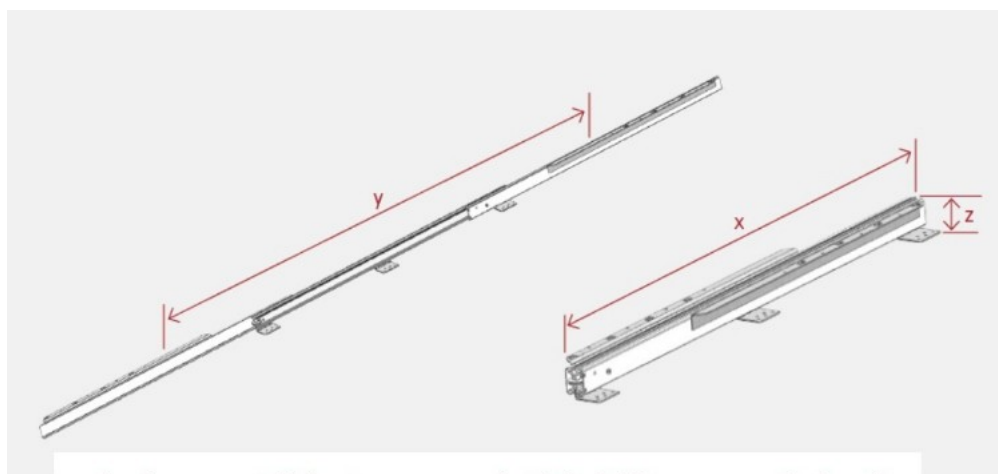

PRODUCT SHEET

Description:

Table Extension Split "S" 1100mm Opening, F/Column, Zinc Pl, Closed Length:720mm,Wing Size:450mm,Total Length When Open:., 1770mm, Profile: 47mm, Load Capacity 90 Kg

Item number:

24.01.045-0

Units	Box	Carton	HS Code	Barcode
Pair	0	1	8302420090	
				5704866086813

length	table inserts	installation height	load capacity
x	y	z	
720 mm	2 x 500 mm	58-102 mm	90 kg

SISO A/S

Mileparken 11
DK-2740 Skovlunde
Denmark
VAT: DK 24786013