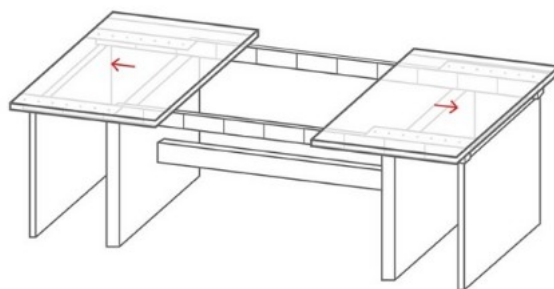

PRODUCT SHEET

Description:

Table Extension Split "S" 1100mm Opening, F/Column, Zinc Pl, Closed Length:720mm,Wing Size:450mm,Total Length When Open:., 1770mm, Profile: 47mm, Load Capacity 90 Kg

Item number:

24.01.045-0

Units	Box	Carton	HS Code	Barcode
Pair	0	1	8302420090	
				5704866086813

length	table inserts	installation height	load capacity
x	y	z	
720 mm	2 x 500 mm	58-102 mm	90 kg

SISO A/S

Mileparken 11
DK-2740 Skovlunde
Denmark
VAT: DK 24786013