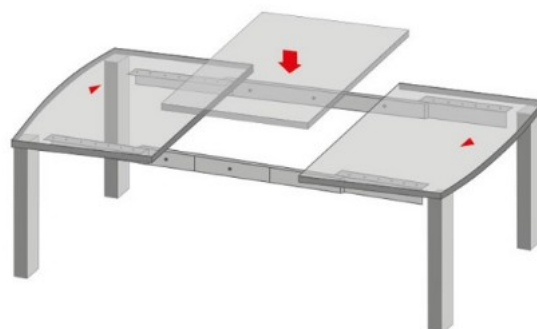

PRODUCT SHEET

Description:

Table Extension Split "S" 1050mm Opening, H 37mm Zinc Pl, Closed Length:740mm, Wing Size:550mm,Total Length When Open:., 1820mm, Load Capacity: 80Kg

Item number:

24.01.041-0

Units	Box	Carton	HS Code	Barcode
Pair		1	8302420090	 5704866086769