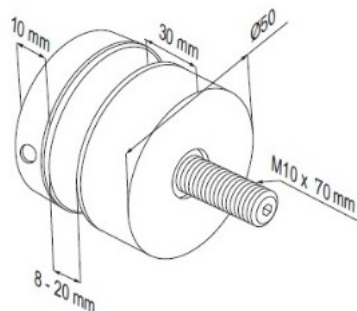

PRODUCT SHEET

Description:

Adjustable Stand-Off Glass Adapter,SS316,Brushed,ø50x30mm,F/ 8-20mm. Glass, W/M10x70mm
Threaded Rod, Drill Hole ø14mm

Item number:

22.10.479-0

Units	Box	Carton	HS Code	Barcode
Pcs.	4	24	8302419000	 5704866503433