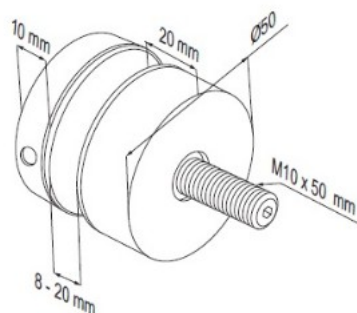

PRODUCT SHEET

Description:

Adjustable Stand-Off Glass Adapter,SS316,Brushed,ø50x20mm,F/ 8-20mm. Glass, W/M10x50mm
Threaded Rod, Drill Hole ø14mm

Item number:

22.10.478-0

Units	Box	Carton	HS Code	Barcode
Pcs.	4	40	8302419000	 5704866503426