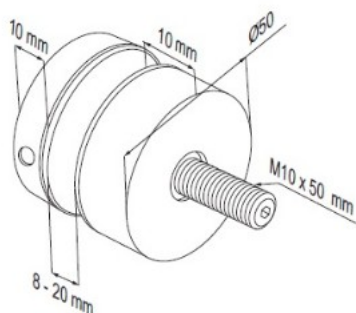

PRODUCT SHEET

Description:

Adjustable Stand-Off Glass Adapter,SS316,Brushed,ø50x10mm,F/ 8-20mm. Glass, W/M10x50mm
Threaded Rod, Drill Hole ø14mm

Item number:

22.10.477-0

Units	Box	Carton	HS Code	Barcode
Pcs.	4	40	8302419000	 5704866503419