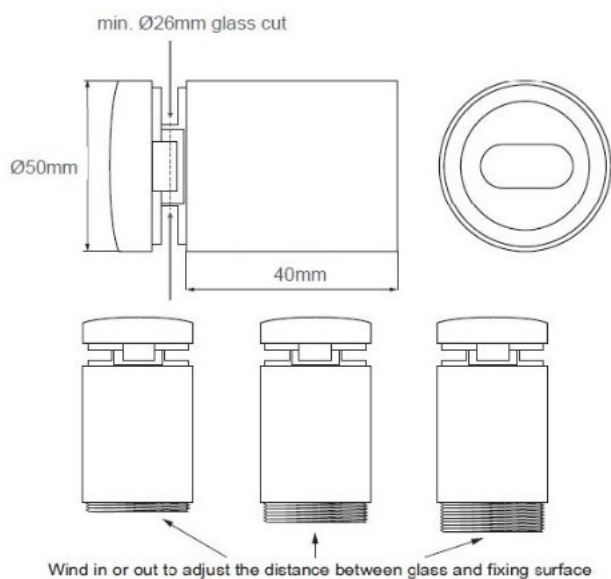

PRODUCT SHEET

Description:

Adjustable Stand-Off Glass Holder,SS316,Brushed,ø50x40mm, F/ 6,76-14mm. Glass, W/M10x40mm Threaded Rod

Item number:

22.10.475-0

Units	Box	Carton	HS Code	Barcode
Pcs.	4	40	8302419000	 5704866466554