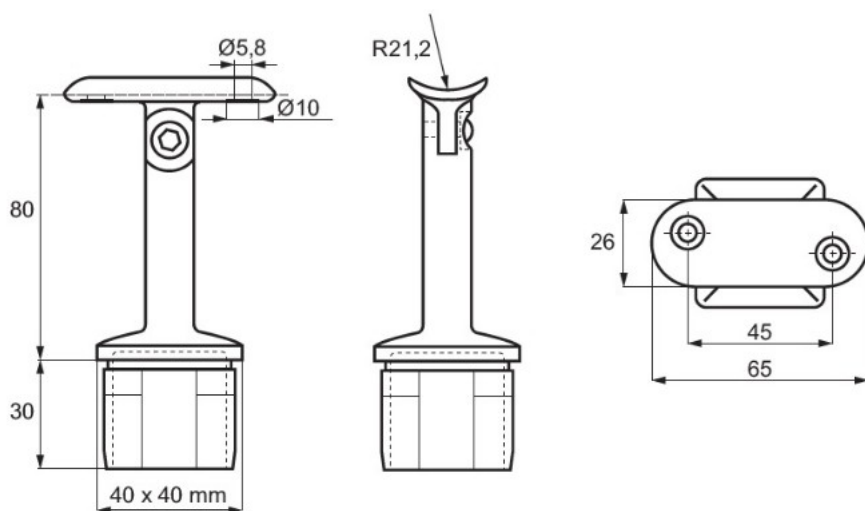

PRODUCT SHEET

Description:

Square Flexible Round Rail Support SS316 Brush,40x40x2x79mm

Item number:

22.10.437-0

Units	Box	Carton	HS Code	Barcode
Pcs.	2	16	8302419000	
				5704866108829

SISO A/S

Mileparken 11
DK-2740 Skovlunde
Denmark
VAT: DK 24786013