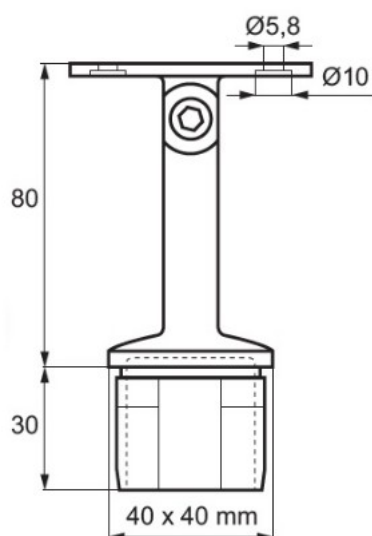

PRODUCT SHEET

Description:

Square Flexible Flat Rail Support SS316 Brushed, 40x40x2x79mm

Item number:

22.10.435-0

Units	Box	Carton	HS Code	Barcode
Pcs.	10	40	8302419000	 5704866108812

SISO A/S

Mileparken 11
DK-2740 Skovlunde
Denmark
VAT: DK 24786013