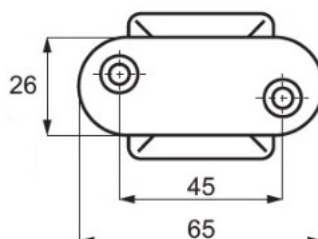

PRODUCT SHEET

Description:

Square Flexible Flat Rail Support SS316 Brushed, 40x40x2x79mm

Item number:

22.10.435-0

Units	Box	Carton	HS Code	Barcode
Pcs.	10	40	8302419000	 5704866108812

SISO A/S

Mileparken 11
DK-2740 Skovlunde
Denmark
VAT: DK 24786013