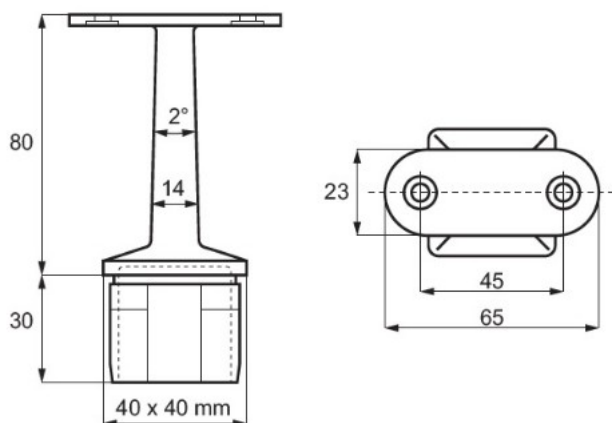

PRODUCT SHEET

Description:

Square Fixed Flat Rail Support SS316-Brushed, 40x40x2x79mm

Item number:

22.10.431-0

Units	Box	Carton	HS Code	Barcode
Pcs.	20	80	8302419000	 5704866108768

SISO A/S

Mileparken 11
DK-2740 Skovlunde
Denmark
VAT: DK 24786013

Phone +45 45 830 900

www.siso.dk
siso@siso.dk

Danske Bank
Nytorv Branch
Copenhagen
SWIFT: DABADKKK

Account no.
4180 3112 112936
IBAN Account
DK7230003112112936