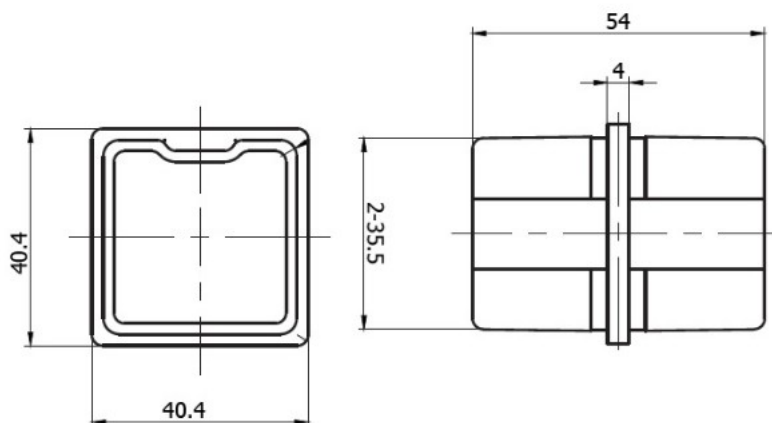

# PRODUCT SHEET

**Description:**

Baluster Square Handrail Tube 180DG Connector, SS316 Brushed

**Item number:**

22.10.425-0

Units	Box	Carton	HS Code	Barcode
Pcs.	30	120	8302419000	 5704866108720

**SISO A/S**