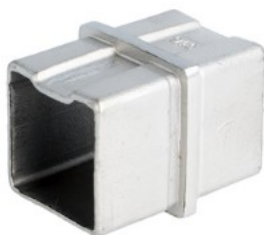

# PRODUCT SHEET

**Description:**

Baluster Square Handrail Tube 180DG Connector, SS316 Brushed

**Item number:**

22.10.425-0

Units	Box	Carton	HS Code	Barcode
Pcs.	30	120	8302419000	 5704866108720

**SISO A/S**