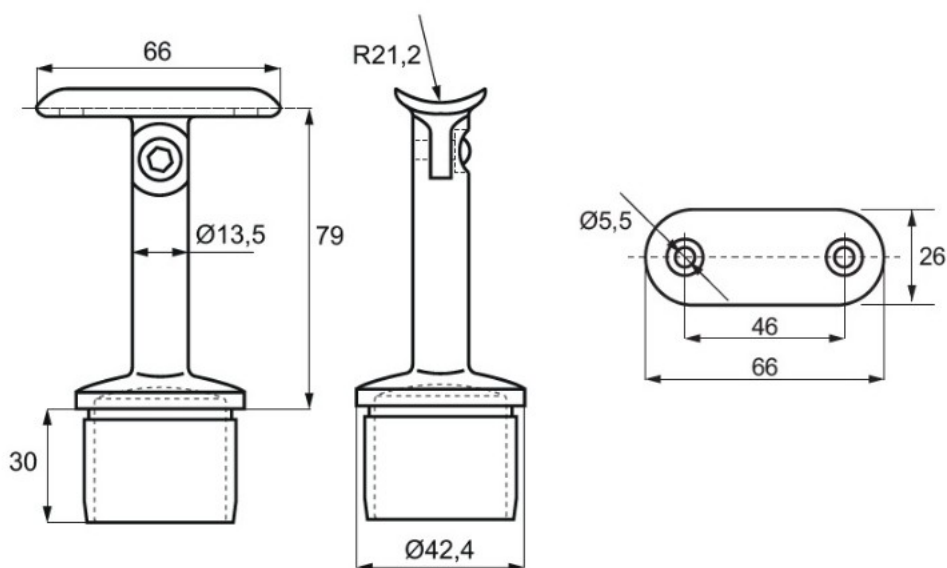

PRODUCT SHEET

Description:

Round Flexible Rail Support, SS316-Brushed, $\varnothing 42,4 \times 2,0 \times 79$ mm

Item number:

22.10.405-0

Units	Box	Carton	HS Code	Barcode
Pcs.	2	16	8302419000	
				5704866108577

SISO A/S

Mileparken 11
DK-2740 Skovlunde
Denmark
VAT: DK 24786013

Phone +45 45 830 900

www.siso.dk
siso@siso.dk

Danske Bank
Nytorv Branch
Copenhagen
SWIFT: DABADKKK

Account no.
4180 3112 112936
IBAN Account
DK7230003112112936