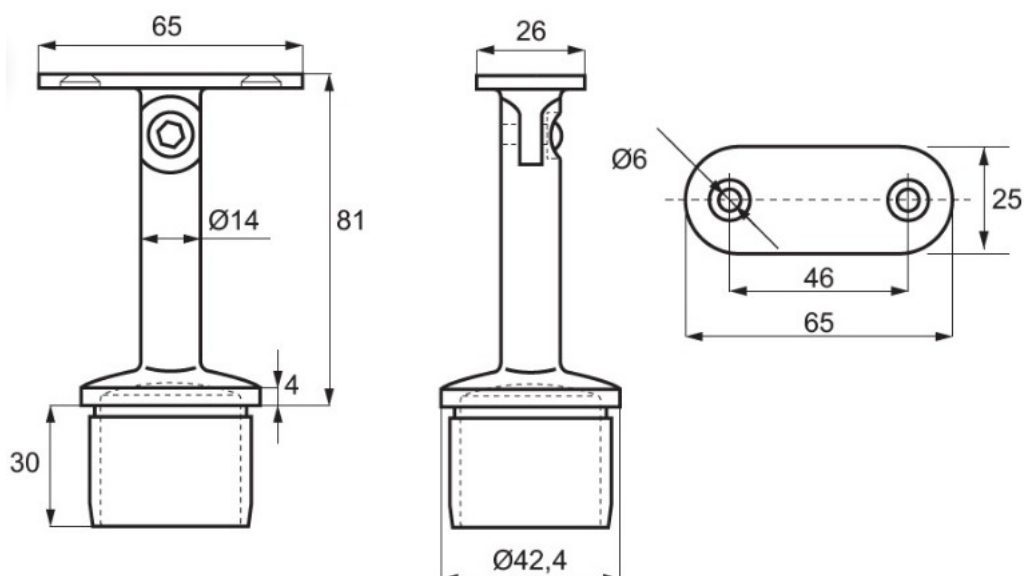

PRODUCT SHEET

Description:

Flat Flexible Rail Support, SS316-Brushed, $\varnothing 42,4 \times 2,0 \times 81$ mm

Item number:

22.10.403-0

Units	Box	Carton	HS Code	Barcode
Pcs.	2	20	8302419000	
				5704866108560