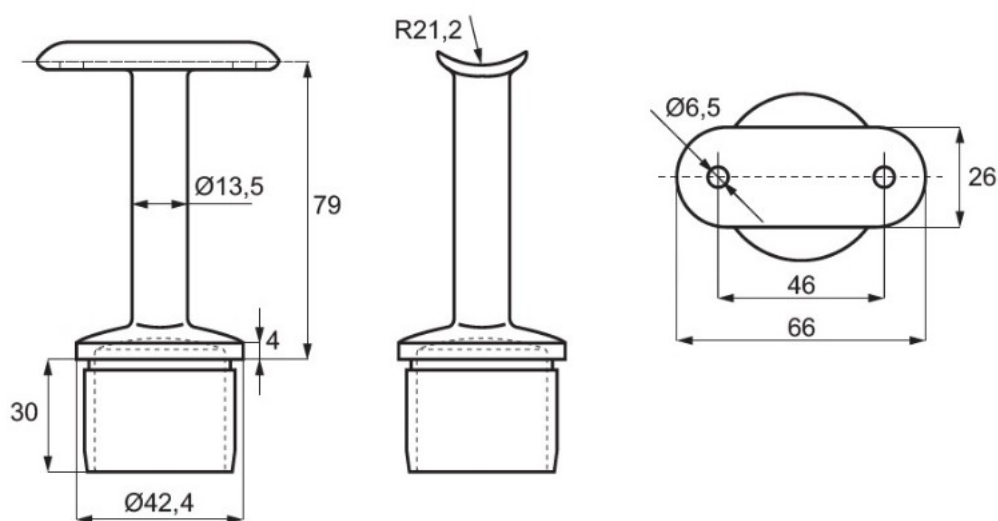

PRODUCT SHEET

Description:

Round Fixed Rail Support, SS316-Brushed, $\varnothing 42,4 \times 2,0 \times 79$ mm

Item number:

22.10.401-0

Units	Box	Carton	HS Code	Barcode
Pcs.	20	80	8302419000	
				5704866108515