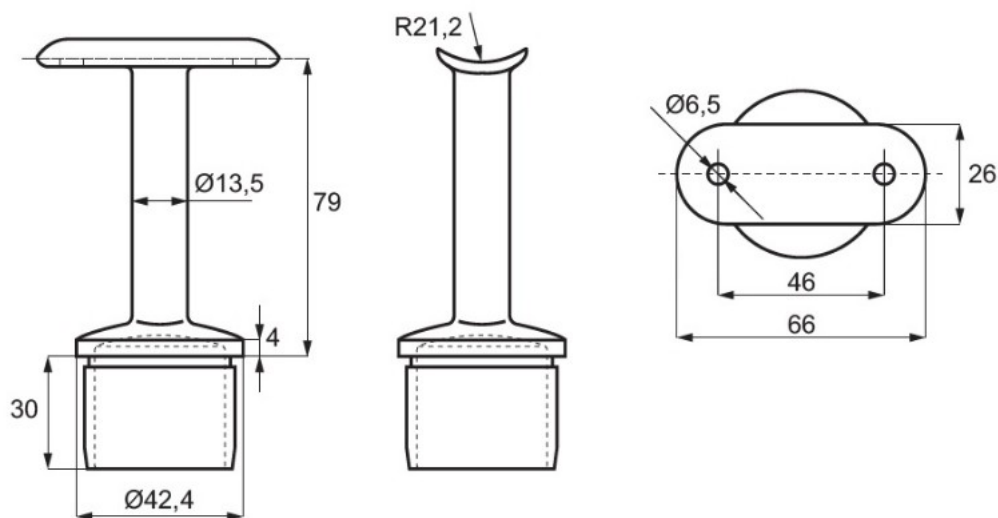

PRODUCT SHEET

Description:

Round Fixed Rail Support, SS304-Brushed, $\varnothing 42,4 \times 2,0 \times 79$ mm

Item number:

22.10.400-0

Units	Box	Carton	HS Code	Barcode
Pcs.	5	30	8302419000	
				5704866108492