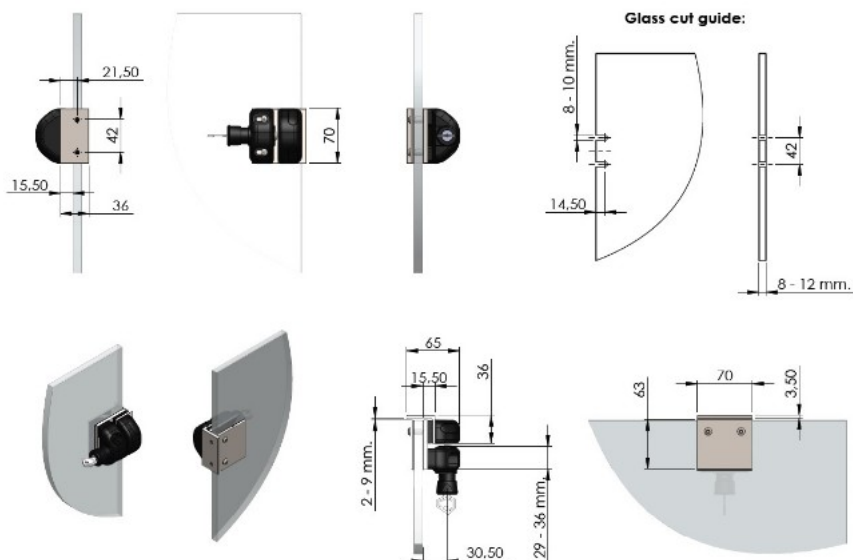

PRODUCT SHEET

Description:

Baluster Latch Lock SS316, W/Key, Wall/Glass 8-12mm Glass, Brushed

Item number:

22.10.375-0

Units	Box	Carton	HS Code	Barcode
Pcs.	1	10	8301401100	
				5704866504744

SISO A/S

Mileparken 11
DK-2740 Skovlunde
Denmark
VAT: DK 24786013

Phone +45 45 830 900

www.siso.dk
siso@siso.dk

Danske Bank
Nytorv Branch
Copenhagen
SWIFT: DABADKKK

Account no.
4180 3112 112936
IBAN Account
DK7230003112112936