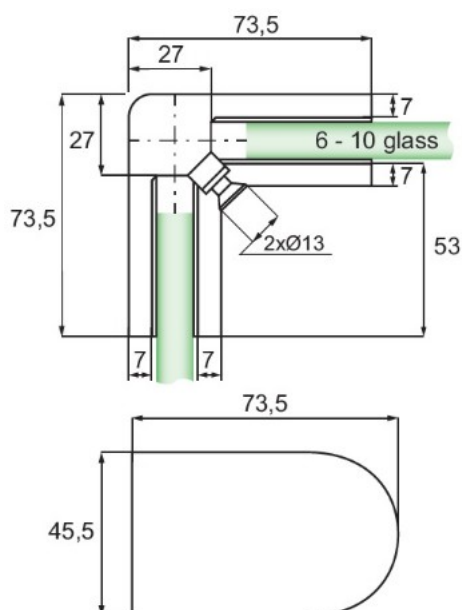

PRODUCT SHEET

Description:

Glass Clamp "Corner", Glass/Glass,90DG,SS316-Brushed, 6-10mm Glass Thickness

Item number:

22.10.280-0

| Units | Box | Carton | HS Code | Barcode |
|-------|-----|--------|------------|--|
| Pcs. | 2 | 20 | 8302419000 |  |
| | | | | 5704866496322 |

Cushions

| MODEL „N” | Glass thickness | Glass Type | Cushion mm | Item No.: |
|---|-----------------|------------|------------|------------|
|  | 6 | mono | 4 x 4,8 | 22.10.284 |
| | 6,76 | Lam. | 4 x 4,4 | on request |
| | 8 | mono | 4 x 4,0 | 22.10.285 |
| | 8,76 | Lam. | 4 x 3,6 | 22.10.286 |
| | 10 | mono | 4 x 3,0 | 22.10.287 |