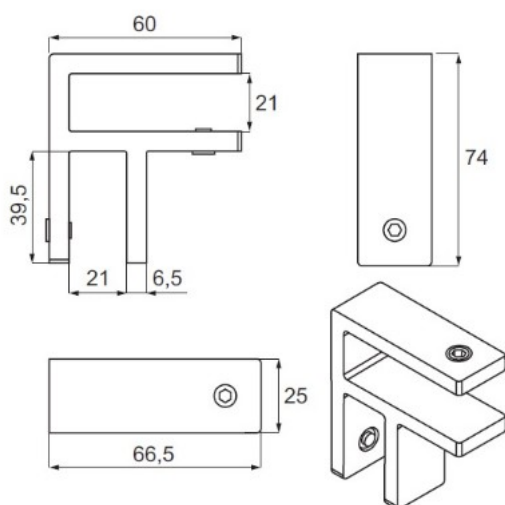

PRODUCT SHEET

Description:

Glass Stiffener "Heavy", Glass/Glass, 90DG, SS316-Brushed, 16,76 - 19 mm Glass Thickness

Item number:

22.10.273-0

Units	Box	Carton	HS Code	Barcode
Pcs.	4	40	8302419000	 5704866485890