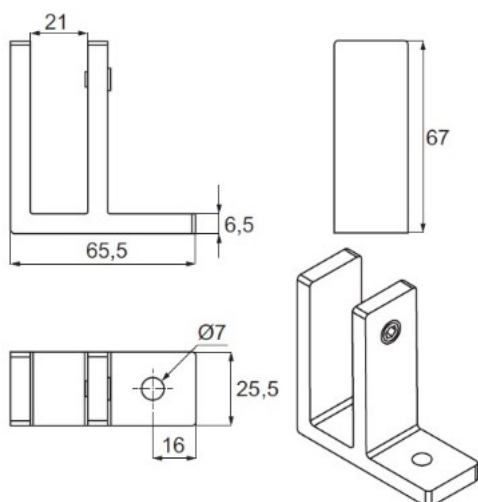

PRODUCT SHEET

Description:

Glass Stiffener "Heavy", Wall/Glass, 90DG, SS316-Brushed, 16,76 - 19 mm Glass Thickness

Item number:

22.10.270-0

Units	Box	Carton	HS Code	Barcode
Pcs.	4	40	8302419000	 5704866485883