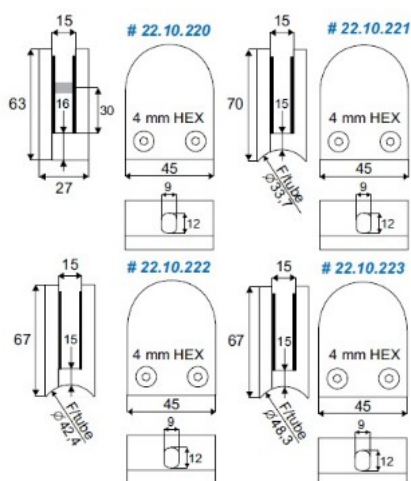

PRODUCT SHEET

Description:

Glass Clamp "Oval-L" 45x70x27mm, Zamak-Raw, ø33,7mm Tube, 6-10,76mm Glass Thickness, No Safety Pin & No Cushions

Item number:

22.10.221-8

| Units | Box | Carton | HS Code | Barcode |
|-------|-----|--------|------------|--|
| Pcs. | 0 | 50 | 8302419000 |  |
| | | | | 5704866083522 |

| MODEL _OVAL-L- | Glass thickness | Glass Type | Cushion mm | Item numbers | |
|--|--------------------|------------|---------------|--------------|-------------|
|  | 6 | mono | 5 + 5 | 22.10.227 | + 22.10.227 |
| | 6,76 | Lam. | 4 + 5 | 22.10.228 | + 22.10.227 |
| | 8 | mono | 4 + 4 | 22.10.226 | + 22.10.226 |
| | 8,76 | Lam. | 3 + 4 | 22.10.225 | + 22.10.226 |
| | 10 | mono | 3 + 3 | 22.10.225 | + 22.10.225 |
| | 10,76 | Lam. | 2 + 3 | 22.10.224 | + 22.10.225 |