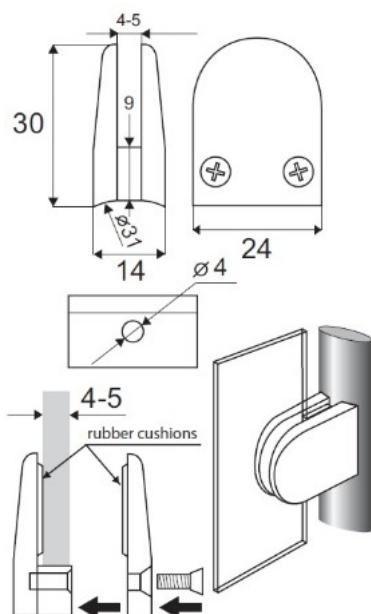

PRODUCT SHEET

Description:

Glass Clamp, "Small", Zamak, Matt NPL, Bent Tube $\varnothing 31\text{mm}$, F/4-5mm Glass Thickness

Item number:

22.10.181-0

Units	Box	Carton	HS Code	Barcode
Pcs.	50	500	8302419000	
				5704866083119

SISO A/S
Mileparken 11
DK-2740 Skovlunde
Denmark
VAT: DK 24786013

Phone +45 45 830 900
www.siso.dk
siso@siso.dk

Danske Bank
Nytorv Branch
Copenhagen
SWIFT: DABADKKK

Account no.
4180 3112 112936
IBAN Account
DK7230003112112936