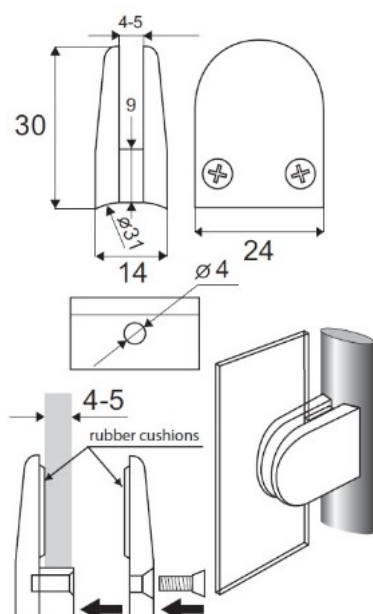

PRODUCT SHEET

Description:

Glass Clamp, "Small", Zamak, CPL, Bent Tube $\varnothing 31\text{mm}$, F/4-5mm Glass Thickness

Item number:

22.10.180-0

Units	Box	Carton	HS Code	Barcode
Pcs.	50	500	8302419000	
				5704866083102

SISO A/S
Mileparken 11
DK-2740 Skovlunde
Denmark
VAT: DK 24786013

Phone +45 45 830 900
www.siso.dk
siso@siso.dk

Danske Bank
Nytorv Branch
Copenhagen
SWIFT: DABADKKK

Account no.
4180 3112 112936
IBAN Account
DK7230003112112936