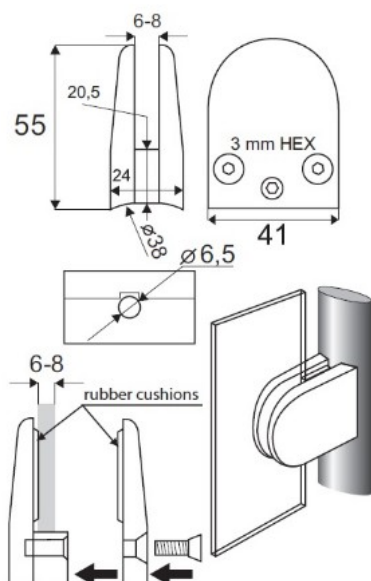

PRODUCT SHEET

Description:

Glass Clamp, "Medium",Zamak,Matt NPL,Bent Tube \varnothing 38mm,F/6-8mm Glass Thickness

Item number:

22.10.176-0

Units	Box	Carton	HS Code	Barcode
Pcs.	10	100	8302419000	
				5704866083096