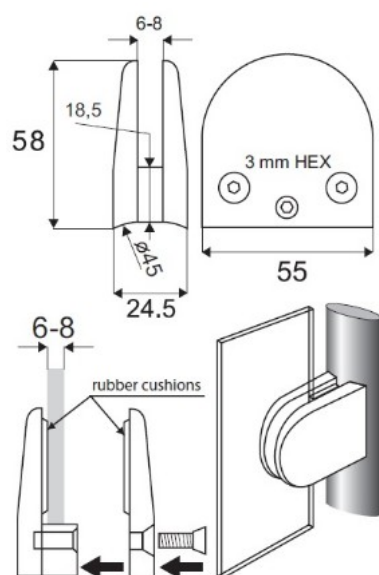

PRODUCT SHEET

Description:

Glass Clamp, "Large", Zamak, Matt NPL, Bent Tube \varnothing 45mm, F/6-8mm Glass Thickness

Item number:

22.10.171-0

Units	Box	Carton	HS Code	Barcode
Pcs.	10	100	8302419000	
				5704866083072