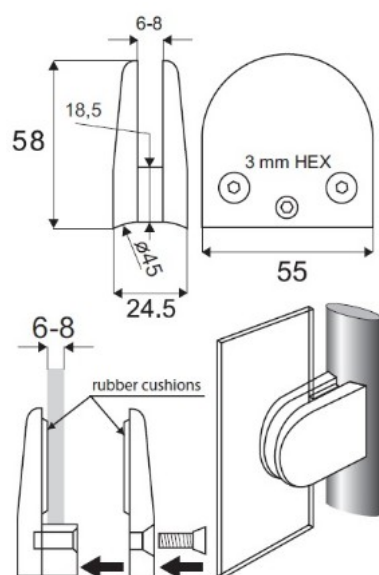

PRODUCT SHEET

Description:

Glass Clamp, "Large", Zamak, CPL, Bent Tube $\varnothing 45\text{mm}$, F/6-8mm Glass Thickness

Item number:

22.10.170-0

Units	Box	Carton	HS Code	Barcode
Pcs.	10	100	8302419000	
				5704866083065

SISO A/S

Mileparken 11
DK-2740 Skovlunde
Denmark
VAT: DK 24786013

Phone +45 45 830 900

www.siso.dk
siso@siso.dk

Danske Bank
Nytorv Branch
Copenhagen
SWIFT: DABADKKK

Account no.
4180 3112 112936
IBAN Account
DK7230003112112936