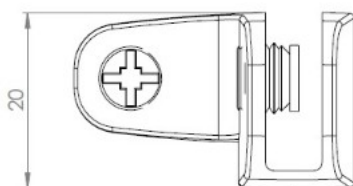

PRODUCT SHEET

Description:

Glass connector "Passion" Closed, 3-way,90DG,ALU,W/Metal Screws W/Soft Tip, f/Glass Thickness 4-6mm

Item number:

22.10.136-0

Units	Box	Carton	HS Code	Barcode
Pcs.	24	480	8302420090	 5704866109109