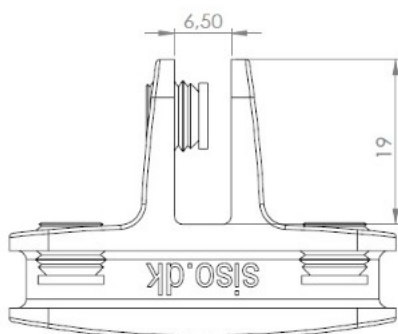

PRODUCT SHEET

Description:

Glass connector "Passion" Closed, 3-way,90DG,ALU,W/Metal Screws W/Soft Tip, f/Glass Thickness 4-6mm

Item number:

22.10.136-0

Units	Box	Carton	HS Code	Barcode
Pcs.	24	480	8302420090	 5704866109109