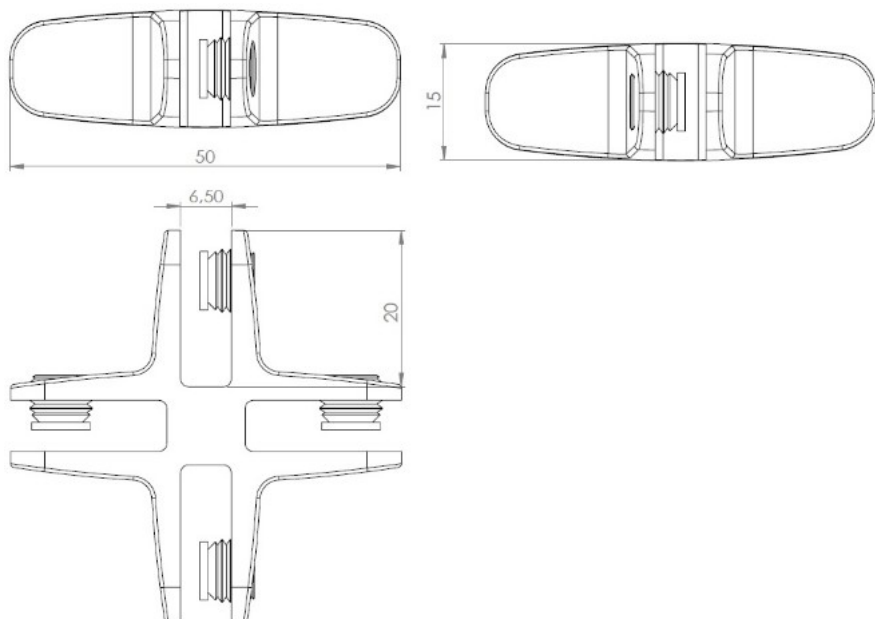

# PRODUCT SHEET

## Description:

Glass connector "Passion" 4-way,90DG,ALU,W/Metal Screws W/Soft Tip, f/Glass Thickness 4-6mm

## Item number:

22.10.126-0

| Units | Box | Carton | HS Code    | Barcode   |
|-------|-----|--------|------------|---|
| Pcs.  | 12  | 240    | 8302420090 | <br>5704866109055 |