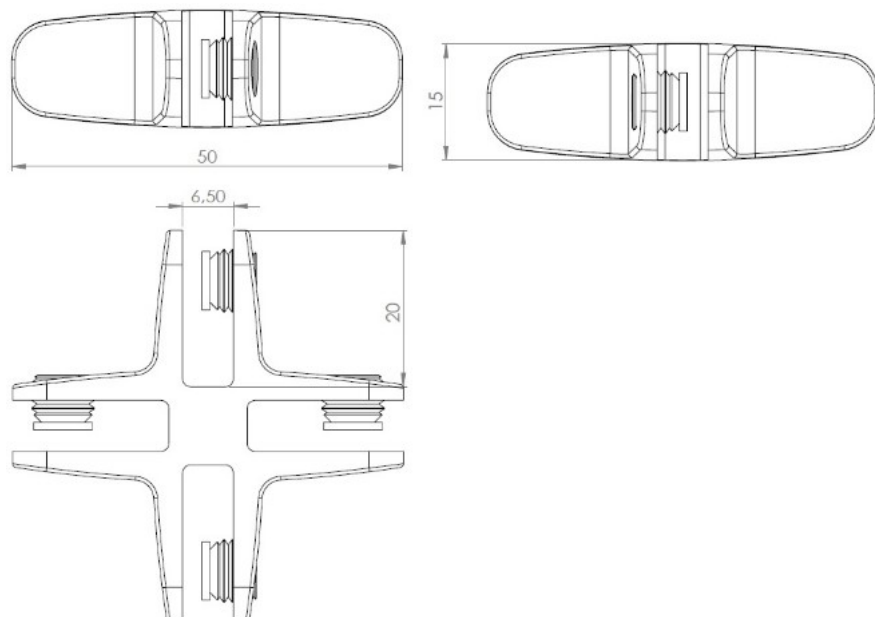

# PRODUCT SHEET

**Description:**

Glass connector "Passion" 4-way,90DG,CPL,W/Metal Screws W/Soft Tip, f/Glass Thickness 4-6mm

**Item number:**

22.10.125-0

Units	Box	Carton	HS Code	Barcode
Pcs.	12	120	8302420090	 5704866109048