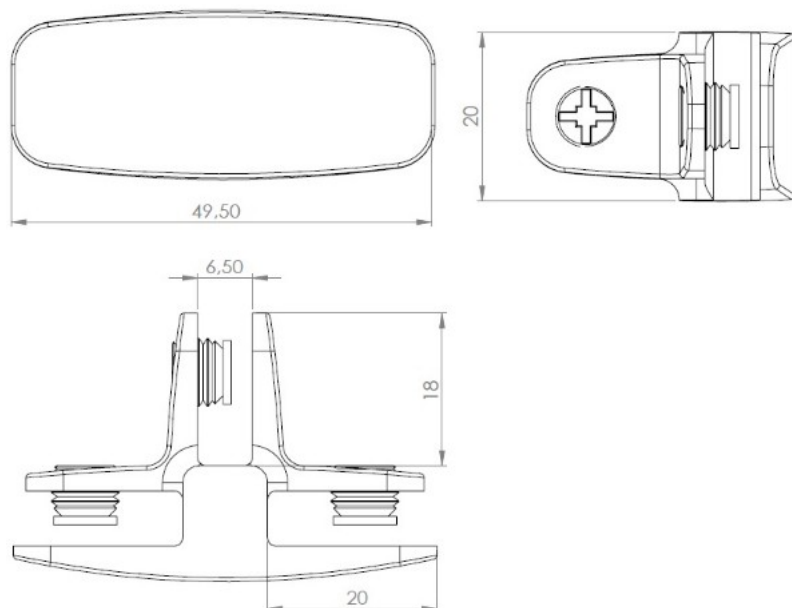

PRODUCT SHEET

Description:

Glass connector "Passion" 3-way,90DG,CPL,W/Metal Screws W/Soft Tip, f/Glass Thickness 4-6mm

Item number:

22.10.115-0

Units	Box	Carton	HS Code	Barcode
Pcs.	12	120	8302420090	 5704866108997

SISO A/S

Mileparken 11
DK-2740 Skovlunde
Denmark
VAT: DK 24786013

Phone +45 45 830 900

www.siso.dk
siso@siso.dk

Danske Bank
Nytorv Branch
Copenhagen
SWIFT: DABADKKK

Account no.
4180 3112 112936
IBAN Account
DK7230003112112936