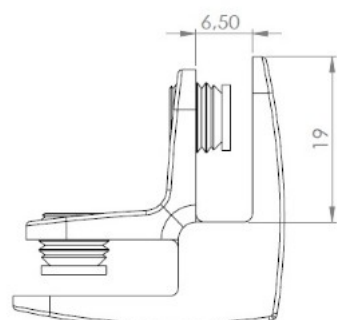

PRODUCT SHEET

Description:

Glass connector "Passion" 2-way,90DG,CPL,W/Metal Screws W/Soft Tip, f/Glass Thickness 4-6mm

Item number:

22.10.105-0

Units	Box	Carton	HS Code	Barcode
Pcs.	12	120	8302420090	 5704866108942

SISO A/S

Mileparken 11
DK-2740 Skovlunde
Denmark
VAT: DK 24786013

Phone +45 45 830 900

www.siso.dk
siso@siso.dk

Danske Bank
Nytorv Branch
Copenhagen
SWIFT: DABADKKK

Account no.
4180 3112 112936
IBAN Account
DK7230003112112936