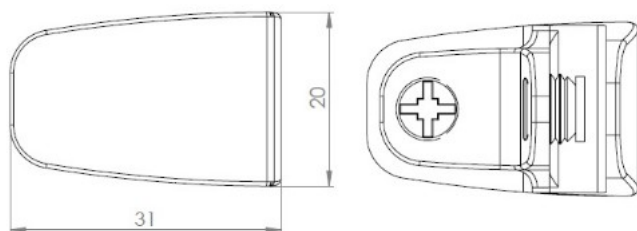

PRODUCT SHEET

Description:

Glass connector "Passion" 2-way,90DG,CPL,W/Metal Screws W/Soft Tip, f/Glass Thickness 4-6mm

Item number:

22.10.105-0

Units	Box	Carton	HS Code	Barcode
Pcs.	12	120	8302420090	 5704866108942

SISO A/S

Mileparken 11
DK-2740 Skovlunde
Denmark
VAT: DK 24786013

Phone +45 45 830 900

www.siso.dk
siso@siso.dk

Danske Bank
Nytorv Branch
Copenhagen
SWIFT: DABADKKK

Account no.
4180 3112 112936
IBAN Account
DK7230003112112936