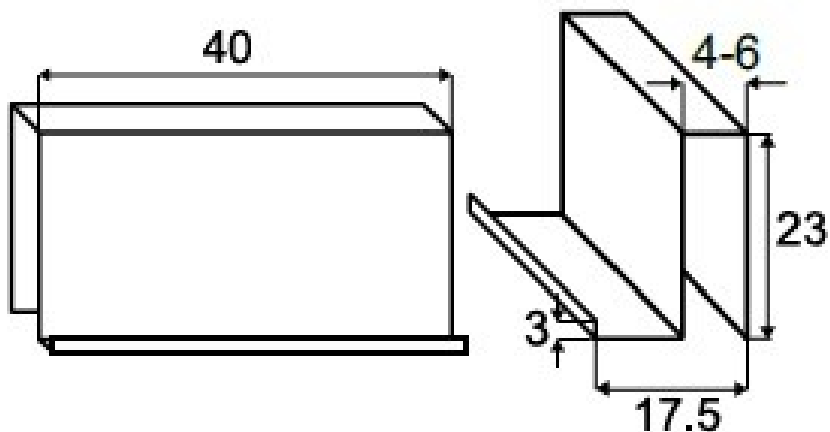

PRODUCT SHEET

Description:

Catch Plate 25x40mm, CPL, W/Handle & Pads, 4-6mm Glass

Item number:

22.03.015-2

Units	Box	Carton	HS Code	Barcode
Pcs.	200	1000	8302420090	
				5704866080453

SISO A/S

Mileparken 11
DK-2740 Skovlunde
Denmark
VAT: DK 24786013