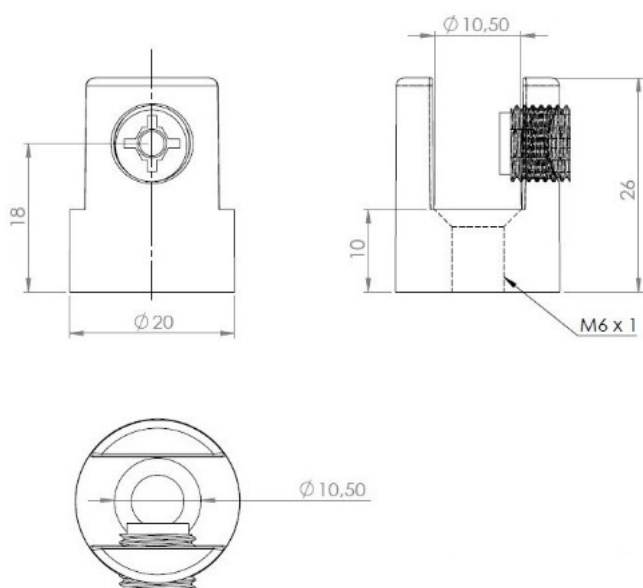

PRODUCT SHEET

Description:

Shelf Support $\varnothing 20 \times 26$ mm, F/6-10mm Glass, Black Finish, W/ Metric Screw, Hole M6

Item number:

22.02.226-4

Units	Box	Carton	HS Code	Barcode
Pcs.	1	500	8302420090	
				5704866510141