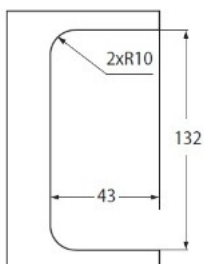

# PRODUCT SHEET

**Description:**

Patch Lock "Lex-C" 52x179,5mm, SS304-Brushed Cover, 10-12mm Glass, w/2pcs. 1mm & 2 pcs. 2mm Gaskets(Not Glued), Without Cylinder

**Item number:**

17.88.306-0

Units	Box	Carton	HS Code	Barcode
Pcs.		20	8301401100	 5704866453103