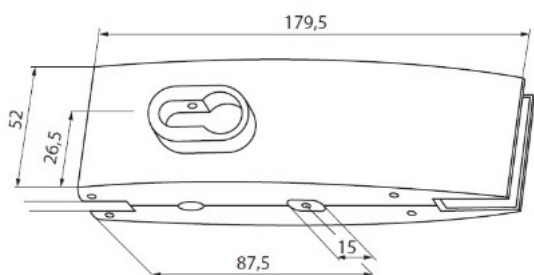

# PRODUCT SHEET

**Description:**

Patch Lock "Lex-C" 52x179,5mm, SS304-Brushed Cover, 10-12mm Glass, w/2pcs. 1mm & 2 pcs. 2mm Gaskets(Not Glued), Without Cylinder

**Item number:**

17.88.306-0

Units	Box	Carton	HS Code	Barcode
Pcs.		20	8301401100	 5704866453103