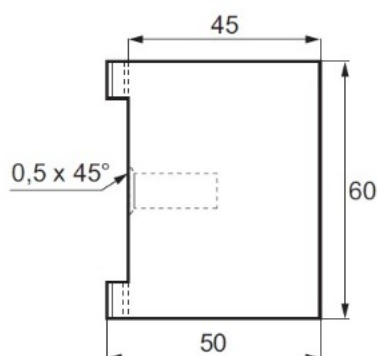

PRODUCT SHEET

Description:

Striker Plate F/Glass Door Lock "Thor", F/8mm Glass/Glass, Brushed Aluminum, 60x50x27 mm, No Drilling

Item number:

17.87.761-0

Units	Box	Carton	HS Code	Barcode
Pcs.	1	96	8301600090	
				5704866466608