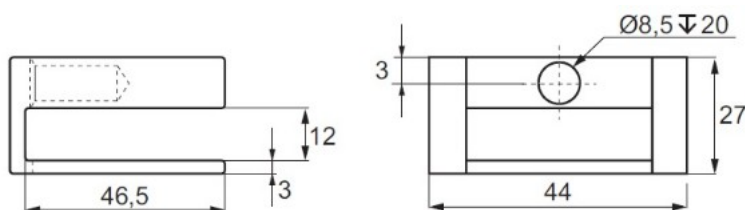

PRODUCT SHEET

Description:

Striker Plate F/Glass Door Lock "Thor", F/8mm Glass/Glass, Brushed Aluminum, 60x50x27 mm, No Drilling

Item number:

17.87.761-0

Units	Box	Carton	HS Code	Barcode
Pcs.	1	96	8301600090	
				5704866466608