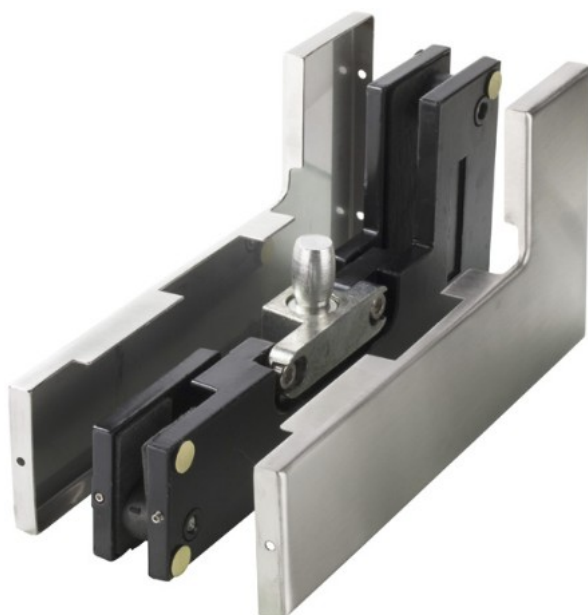

PRODUCT SHEET

Description:

Overpanel Corner Fitt."Zip"(PF40)51x218x35x106mm, SS304-PSS Cover, Alu Body, 10-12mm Glas Thickness, C.E:55-63mm, \varnothing 15mm, Drum Spindle

Item number:

17.87.226-0

Units	Box	Carton	HS Code	Barcode
Pcs.	1	20	8302415000	
				5704866075237