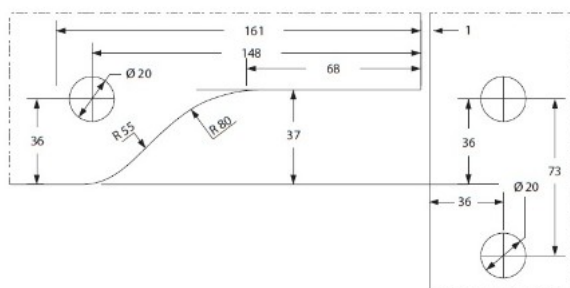

PRODUCT SHEET

Description:

Overpanel Corner Fitt."Zip"(PF40)51x218x35x106mm, SS304-PSS Cover, Alu Body, 10-12mm Glas Thickness, C.E:55-63mm, \varnothing 15mm, Drum Spindle

Item number:

17.87.226-0

Units	Box	Carton	HS Code	Barcode
Pcs.	1	20	8302415000	
				5704866075237