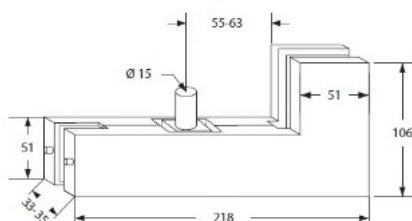

PRODUCT SHEET

Description:

Overpanel Corner Fitt."Zip"(PF40)51x218x35x106mm, SS304-PSS Cover, Alu Body, 10-12mm Glas Thickness, C.E:55-63mm, \varnothing 15mm, Drum Spindle

Item number:

17.87.226-0

Units	Box	Carton	HS Code	Barcode
Pcs.	1	20	8302415000	
				5704866075237