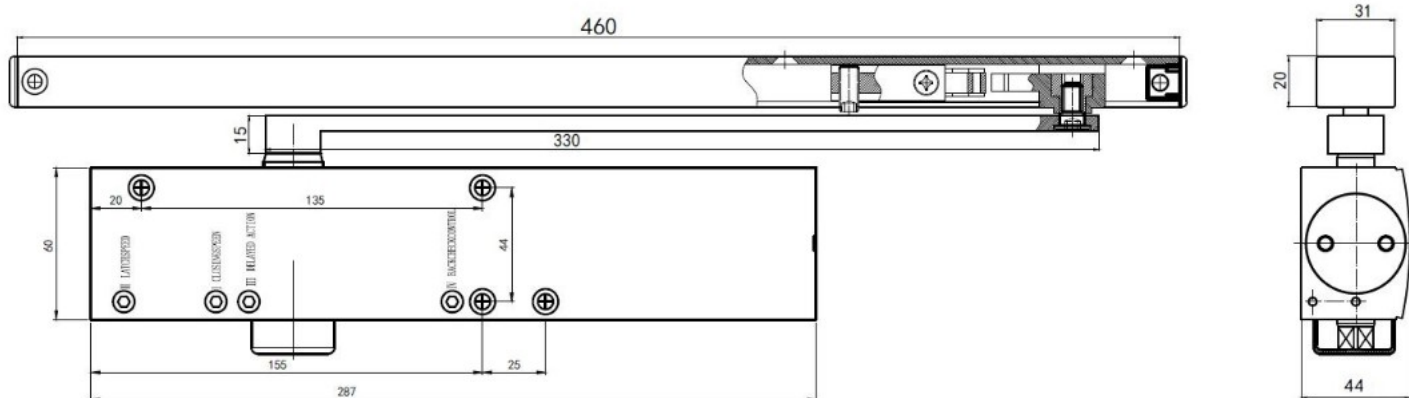

PRODUCT SHEET

Description:

Door Closer DC893S EN 2-4 Silver, 40-150 Kg, 4 Valves Adjust -ment, W/Latch and Closing Speed, Back Check & Time Delay

Item number:

17.87.189-0

| Units | Box | Carton | HS Code | Barcode |
|-------|-----|--------|------------|--|
| Pcs. | 1 | 10 | 8302600090 |  |
| | | | | 5704866439480 |