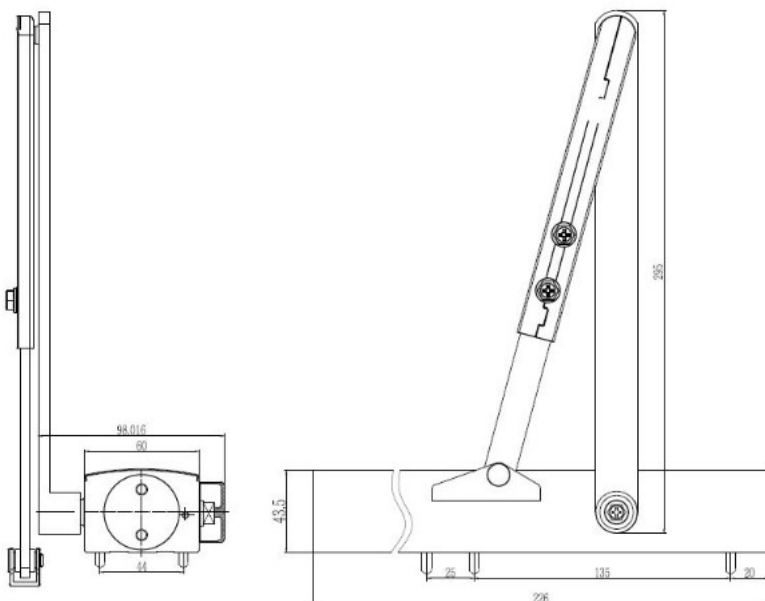

PRODUCT SHEET

Description:

Door Closer DC873 EN 2-5 Silver, 20-120 Kg, 3 Valves Adjust- ment, W/Latch and Closing Speed, Back Check

Item number:

17.87.182-0

Units	Box	Carton	HS Code	Barcode
Pcs.	1	10	8302600090	 5704866400848