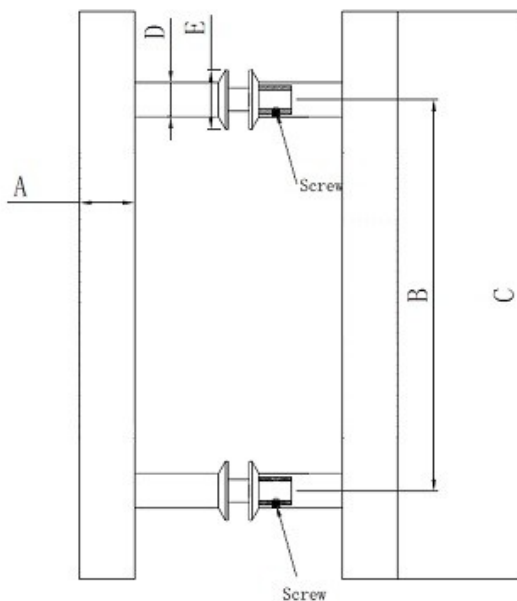

PRODUCT SHEET

Description:

Door Handle "Oder" SS304 Polished Brass, $\varnothing 32 \times 450 \text{mm}$, cc 300mm, 8-12mm Glass Thickness, Bore: $\varnothing 12 \text{mm}$

Item number:

17.87.010-8

Units	Box	Carton	HS Code	Barcode
Pair	1	10	8302415000	 5704866503860

ITEM NO.	A (\varnothing)	B	C	D (\varnothing)	E (\varnothing)	FINISH
17.87.000-0	25	200	300	19	25	BRUSHED
17.87.005-0	25	300	400	19	25	POLISHED
17.87.006-0	25	300	400	19	25	BRUSHED
17.87.009-0	25	600	1000	19	25	BRUSHED
17.87.010-0	32	300	450	22	27.5	BRUSHED
17.87.015-0	32	400	550	22	27.5	POLISHED
17.87.016-0	32	400	550	22	27.5	BRUSHED
17.87.020-0	32	400	600	22	27.5	BRUSHED